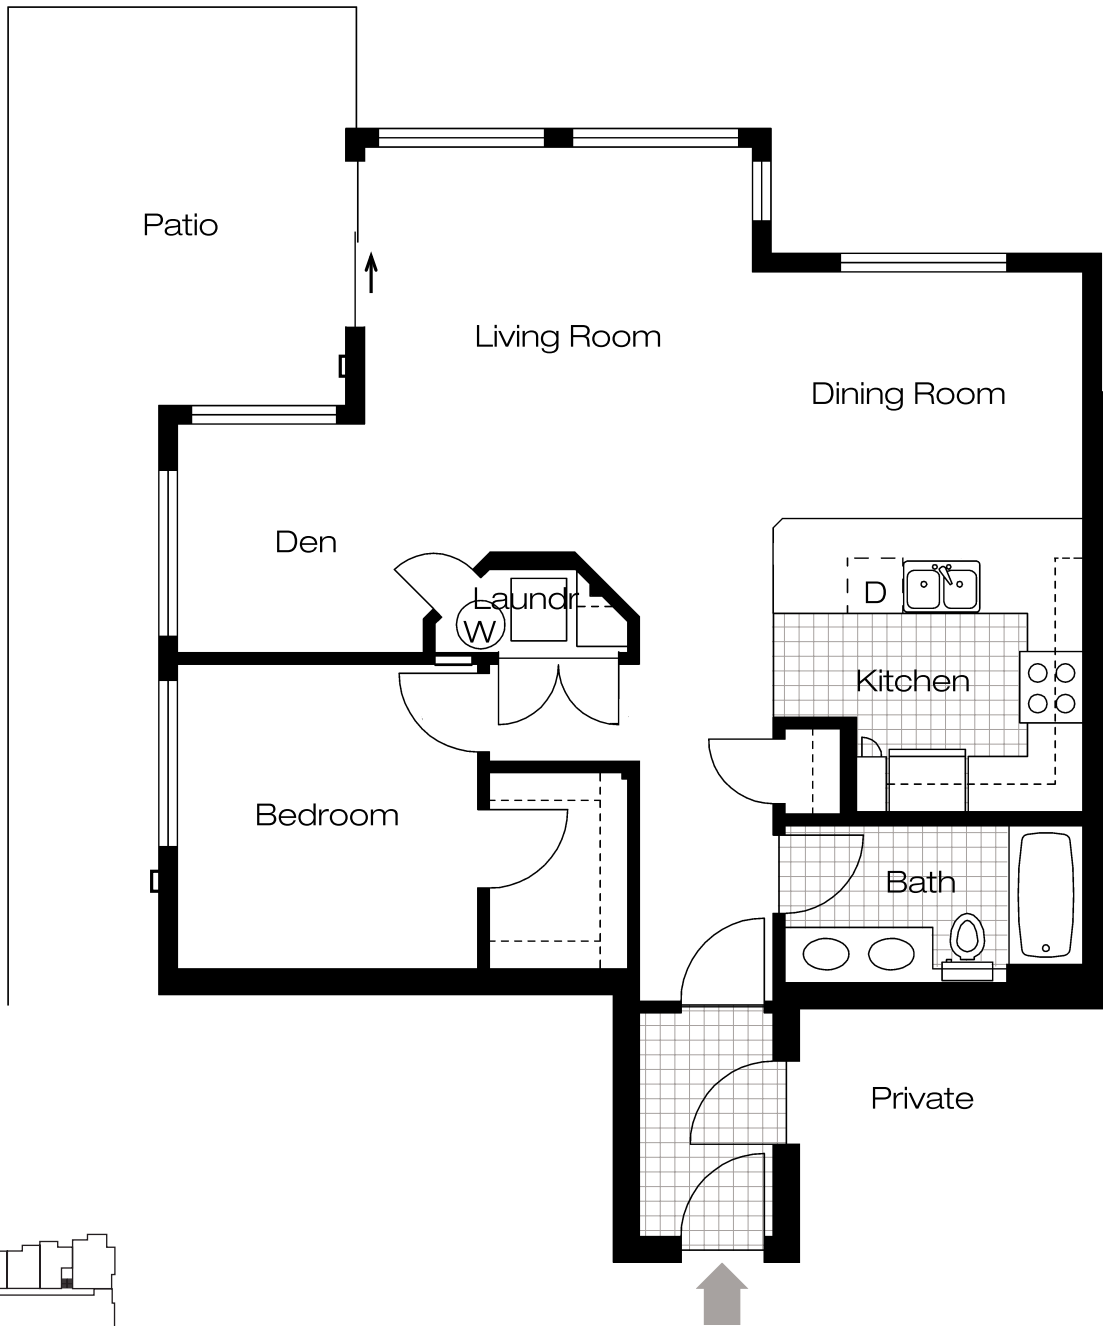

Residence 101

1 Bedroom + Den/1 Bath - 922 sq. ft.

In addition to the Ridge Residence residential features, the first floor homes feature higher ceilings and exclusive fenced patio yards.

NORTH