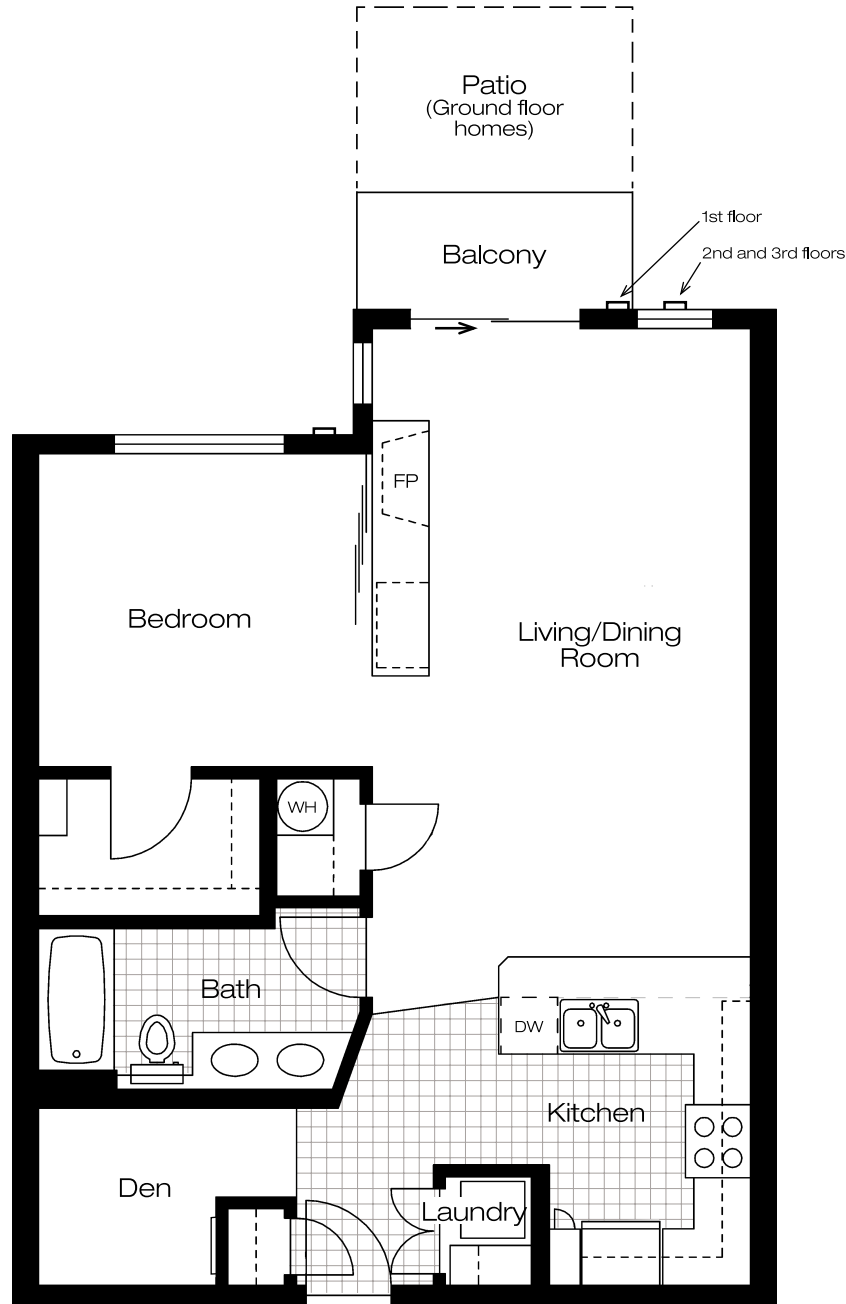

# Residences 106, 206, 306

1 Bed+Den/1 Bath – 829 square feet

In addition to the Ridge Residence residential features, the first floor homes feature higher ceilings and exclusive fenced patio yards.

Seller reserves the right to make changes to the floor plans and specifications, appliances and finishes to accommodate Seller's revisions made during the construction process. Minor deviations and variations involving fixtures, appliances, finishes, materials and decorative or finish work shall not be considered substantial. Dimensions and measurements are based on architectural drawings and are not considered final.